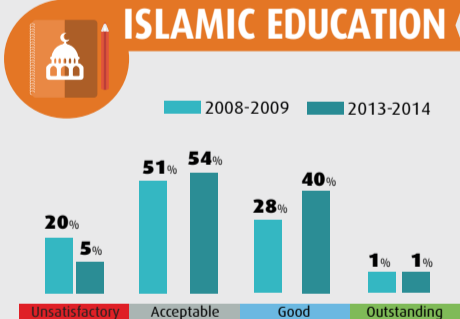

What does quality mean?

The key criteria on which the Dubai Schools Inspection Bureau assesses schools