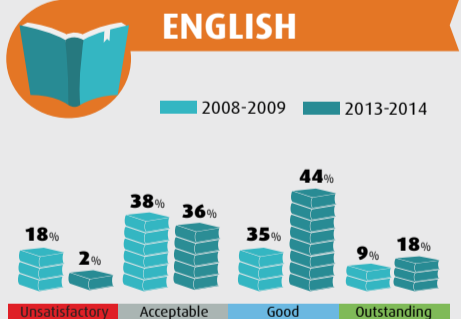

What does quality mean?

The key criteria on which the Dubai Schools Inspection Bureau assesses schools