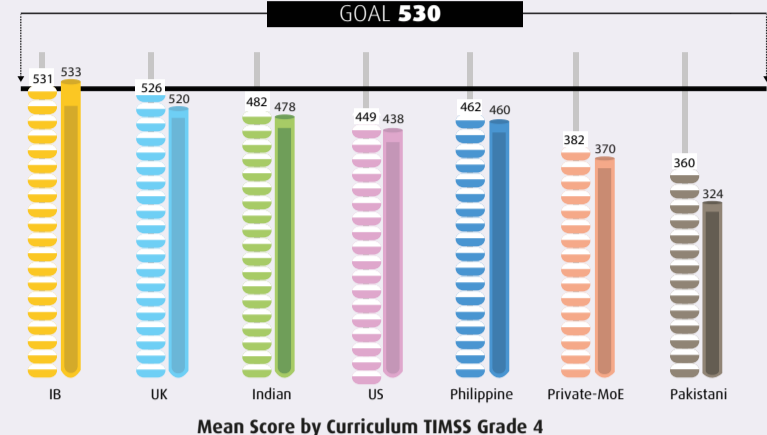

# Private Schools in Dubai

The performance of Dubai's schools against the UAE National Agenda targets

## PISA 2012

The Programme for International Student Assessment is held every 3 years. It test 15-year-olds' competencies in Mathematics, Reading, and Science

## TIMSS 2011

Trends in International Mathematics and Science Study is held every 4 years. It assesses students' abilities at two stages of their education