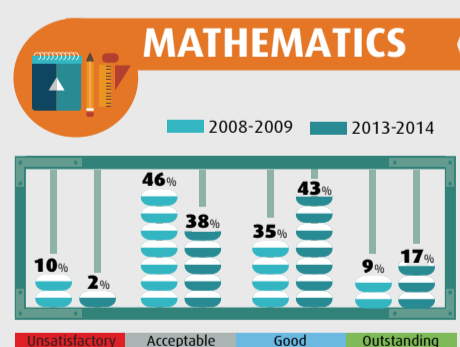

What does quality mean?

The key criteria on which the Dubai Schools Inspection Bureau assesses schools