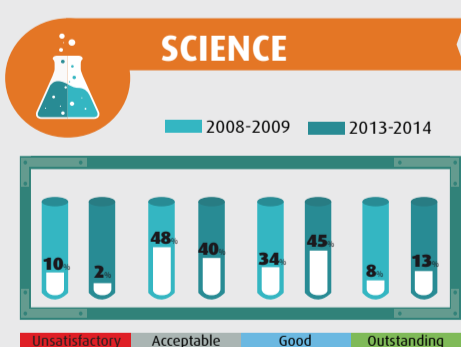

What does quality mean?

The key criteria on which the Dubai Schools Inspection Bureau assesses schools