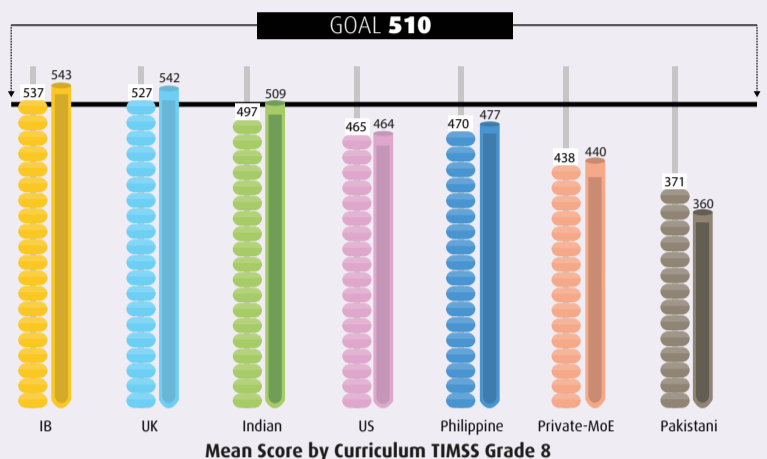

# Private Schools in Dubai

The performance of Dubai's schools against the UAE National Agenda targets

## PISA 2012

The Programme for International Student Assessment is held every 3 years. It test 15-year-olds' competencies in Mathematics, Reading, and Science

## TIMSS 2011

Trends in International Mathematics and Science Study is held every 4 years. It assesses students' abilities at two stages of their education