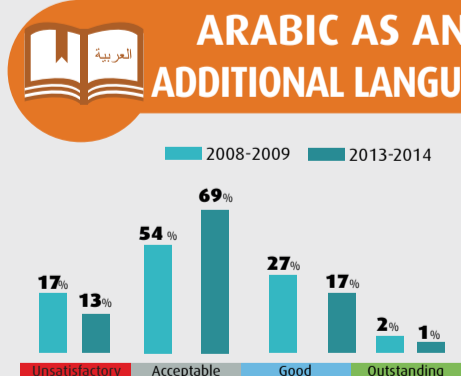

What does quality mean?

The key criteria on which the Dubai Schools Inspection Bureau assesses schools