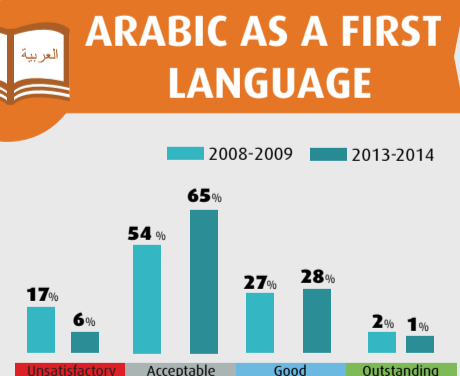

What does quality mean?

The key criteria on which the Dubai Schools Inspection Bureau assesses schools