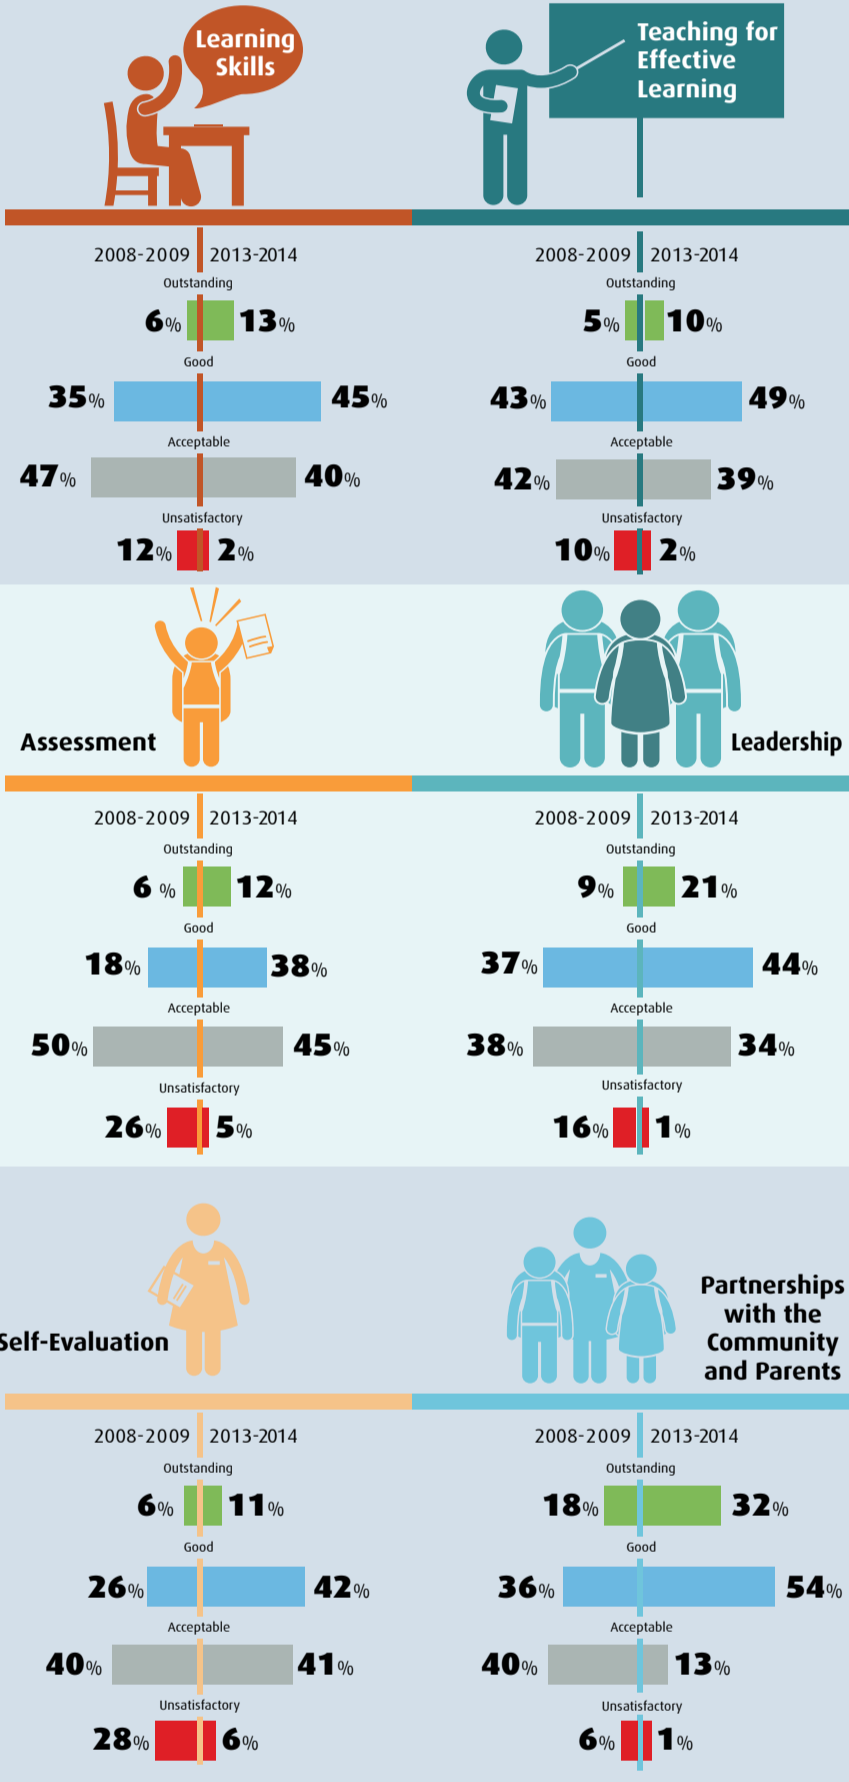

What does quality mean?

The key criteria on which the Dubai Schools Inspection Bureau assesses schools