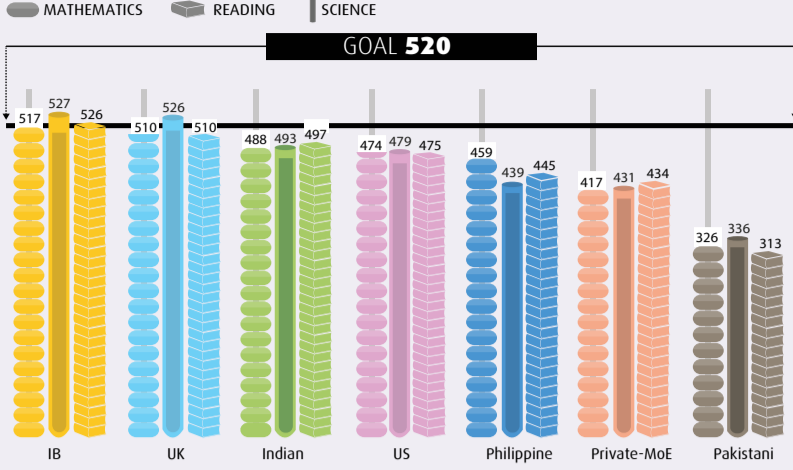

# Private Schools in Dubai

The performance of Dubai's schools against the UAE National Agenda targets

## PISA 2012

The Programme for International Student Assessment is held every 3 years. It test 15-year-olds' competencies in Mathematics, Reading, and Science

## TIMSS 2011

Trends in International Mathematics and Science Study is held every 4 years. It assesses students' abilities at two stages of their education